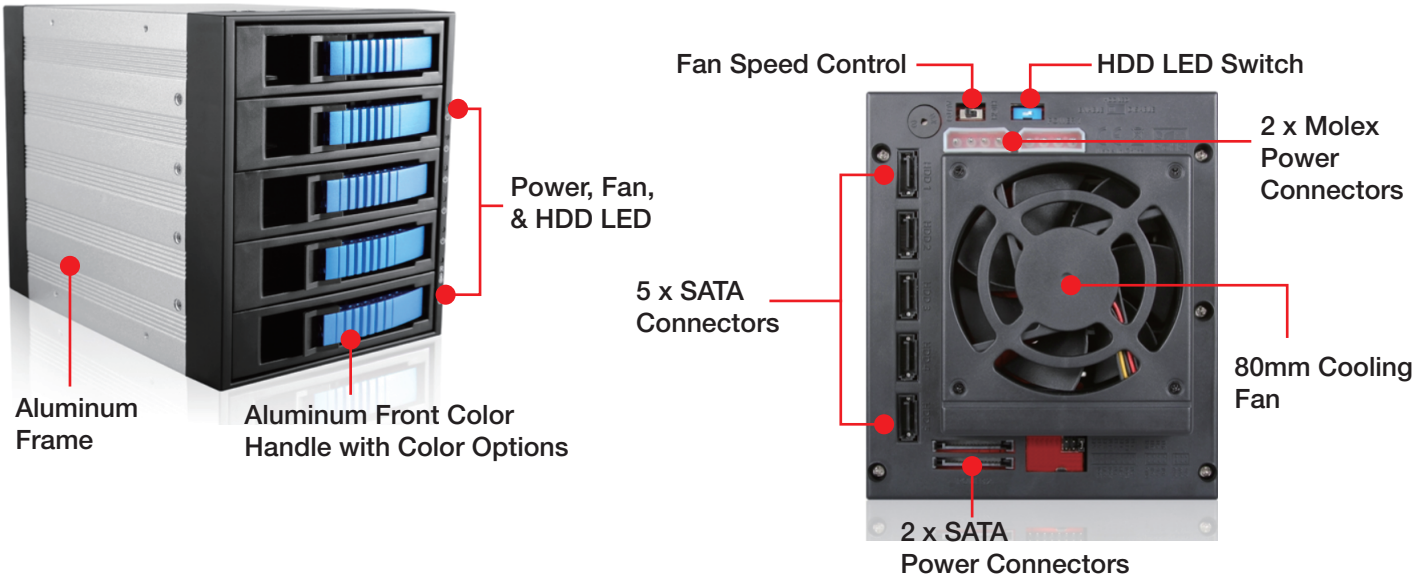

BPU-350SATA

Dimensions