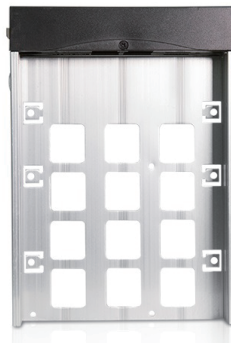

# BPU-350SATA

3x 5.25" to 5x 3.5" 2.5" SAS SATA  
6 Gbps HDD SSD Hot-swap Rack

## Features

- Stylish aluminum color handle and heat-sink body
- Support Hot-Swap & RAID Configuration (need an additional RAID controller)
- Aluminum Design with Conductive Dissipation Grooves
- Power, fan and high temperature LED indicators
- High Performance Transfer Rate up to 6.0 Gb/s
- Supports Both 2.5" and 3.5" SAS I/II & SATA I/II/III HDDs
- Equipped with Fan Speed Control Switch
- 12TB Hard Drives Compatible

## Specifications

<b>Model Number</b>	<b>Material of Main Chassis</b>
BPU-350SATA	Aluminum Design with Conductive Dissipation Grooves
<b>RoHS Compliance</b>	<b>Color of Front Bezel</b>
YES	Black/ Blue/ Red/ Silver
<b>Standard Drive Bays</b>	<b>Color of Main Chassis</b>
Hotswap 3.5": 5 5.25" Drives: 3	Black
<b>Hotswap HDD Type:</b>	<b>Package Content</b>
3.5" SAS I/II & SATA I/II/III	SATA Cable Included (5pcs)
<b>Indicators</b>	<b>Cooling Fan</b>
Power, HDD, fan, and high temperature	1x80mm
<b>Material of Front Bezel</b>	<b>Dimensions (WxHxD)</b>
Aluminum	Width 5.75" ( 146.0 mm ) Height 4.96" ( 126.0 mm ) Depth 8.25" ( 209.5 mm )
<b>Material of Handle</b>	
Aluminum	

## Inside View