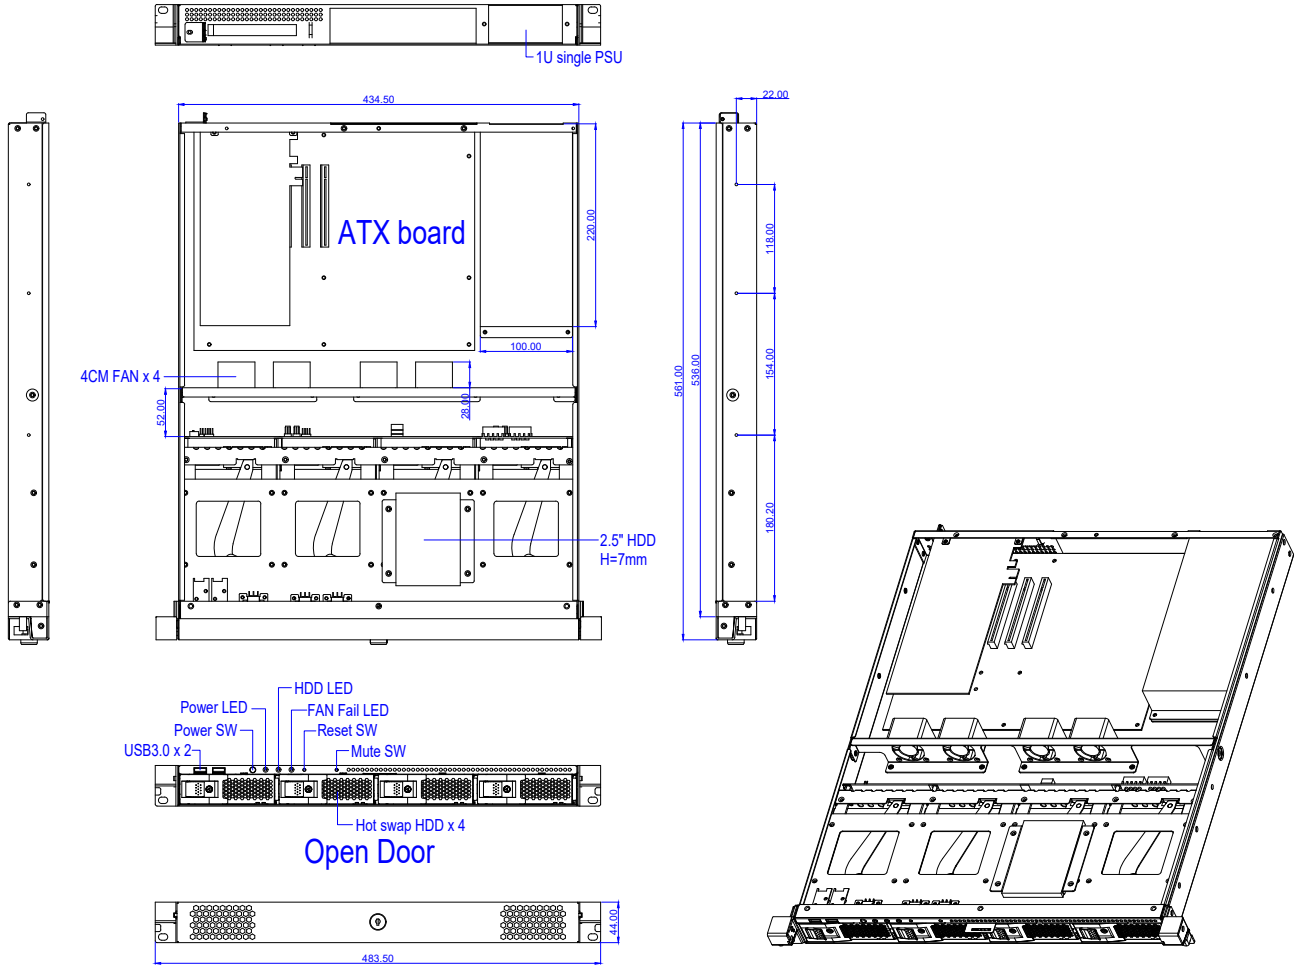

Model No.	C-140SS
Ext	3.5" x 4
Hid	2.5" x 1
M/B	ATX
Fan	4CM x 4
Slot	x 1
Rev.	2023/06/06

REVISIONS			
REV.	DESCRIPTION	DATE	BY

RP-RAIL-26-1U

PROPRIETARY AND CONFIDENTIAL THE INFORMATION CONTAINED IN THIS DRAWING IS THE SOLE PROPERTY OF ISTARUSA GROUP. ANY REPRODUCTION IN PART OR AS A WHOLE WITHOUT THE WRITTEN PERMISSION OF ISTARUSA GROUP IS PROHIBITED.			DIMENSIONS ARE IN MM TOLERANCES: FRACTIONAL ± ANGULAR: MACH ± BEND ± TWO PLACE DECIMAL ± THREE PLACE DECIMAL ±	NAME DATE	 C-140SS
			MATERIAL	DRAWN CHECKED ENG APPR. MFG APPR.	
	NEXT ASSY USED ON		FINISH	Q.A. COMMENTS:	
	BY UA			SCALE:1:1 WEIGHT:	
				SIZE DWG. NO. A Draw1	REV.
				SHEET 1 OF 1	