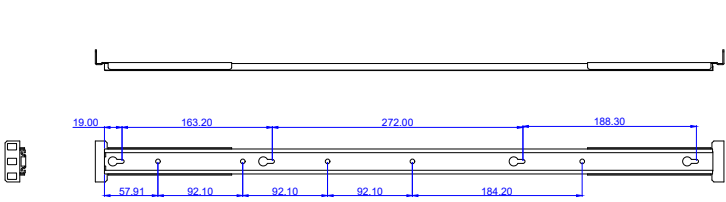

Model No.	C-140SS
Ext	3.5" x 4
Hid	2.5" x 1
M/B	ATX
Fan	4CM x 4
Slot	x 1
Rev.	2023/06/06

REVISIONS			
REV.	DESCRIPTION	DATE	BY

RP-RAIL-26-1U

PROPRIETARY AND CONFIDENTIAL THE INFORMATION CONTAINED IN THIS DRAWING IS THE SOLE PROPERTY OF ISTARUSA GROUP. ANY REPRODUCTION IN PART OR AS A WHOLE WITHOUT THE WRITTEN PERMISSION OF ISTARUSA GROUP IS PROHIBITED.			DIMENSIONS ARE IN MM TOLERANCES: FRACTIONAL ± ANGULAR: MACH ± BEND ± TWO PLACE DECIMAL ± THREE PLACE DECIMAL ±	NAME DATE	 C-140SS
			MATERIAL	DRAWN CHECKED ENG APPR. MFG APPR.	
	NEXT ASSY USED ON		FINISH	Q.A. COMMENTS:	
	BY UA			SCALE:1:1 WEIGHT:	
				SIZE DWG. NO. A Draw1	REV.
				SHEET 1 OF 1	