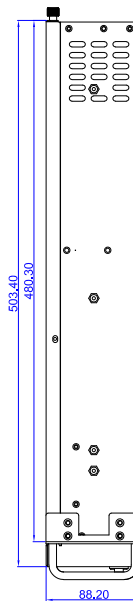

Model No.	
Ext	5.25" x 2, 3.5" x 2
Hid	N/A
M/B	ATX
Fan	8CM x 1
Slot	x3
Rev.	2023/12/29

PROPRIETARY AND CONFIDENTIAL
 THE INFORMATION CONTAINED IN THIS
 DRAWING IS THE SOLE PROPERTY OF
 ISTARUSA GROUP. ANY
 REPRODUCTION IN PART OR AS A WHOLE
 WITHOUT THE WRITTEN PERMISSION OF
 ISTARUSA GROUP IS
 PROHIBITED.

		DIMENSIONS ARE IN MM TOLERANCES: FRACTIONAL ± ANGULAR: MACH ± BEND ± TWO PLACE DECIMAL ± THREE PLACE DECIMAL ±		NAME	DATE
			DRAWN		
			CHECKED		
			ENG APPR.		
			MFG APPR.		
			Q.A.		
			COMMENTS:		
NEXT ASSY	USED ON	MATERIAL			
BY	UA	FINISH			

iStarUSA™

D-200-EC

SIZE	DWG. NO.	REV.
A	Draw1	
SCALE: 1:1	WEIGHT:	SHEET 1 OF 1