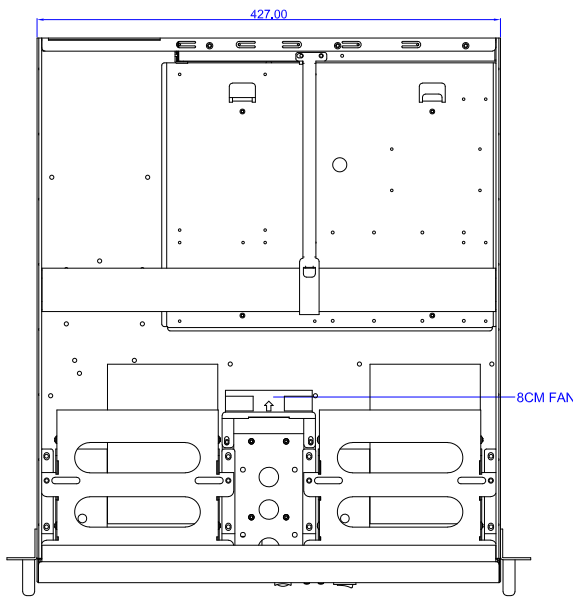

Model No.	
Ext	5.25" x 2, 3.5" x 2
Hid	N/A
M/B	ATX
Fan	8CM x 1
Slot	x3
Rev.	2023/12/29

PROPRIETARY AND CONFIDENTIAL
 THE INFORMATION CONTAINED IN THIS
 DRAWING IS THE SOLE PROPERTY OF
 ISTARUSA GROUP. ANY
 REPRODUCTION IN PART OR AS A WHOLE
 WITHOUT THE WRITTEN PERMISSION OF
 ISTARUSA GROUP IS
 PROHIBITED.

		DIMENSIONS ARE IN MM TOLERANCES: FRACTIONAL ± ANGULAR: MACH ± BEND ± TWO PLACE DECIMAL ± THREE PLACE DECIMAL ±		NAME	DATE
			DRAWN		
			CHECKED		
			ENG APPR.		
			MFG APPR.		
			Q.A.		
			COMMENTS:		
NEXT ASSY	USED ON	MATERIAL			
BY	UA	FINISH			

iStarUSA™

D-200-EC

SIZE	DWG. NO.	REV.
A	Draw1	
SCALE: 1:1	WEIGHT:	SHEET 1 OF 1