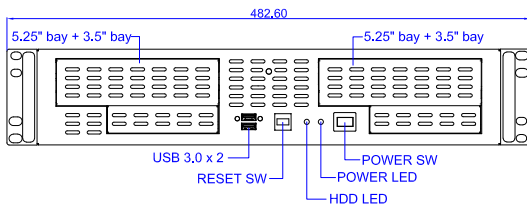

Model No.	
Ext	5.25" x 2, 3.5" x 2
Hid	N/A
M/B	ATX
Fan	8CM x 1
Slot	x3
Rev.	2023/12/29

PROPRIETARY AND CONFIDENTIAL
 THE INFORMATION CONTAINED IN THIS
 DRAWING IS THE SOLE PROPERTY OF
 ISTARUSA GROUP. ANY
 REPRODUCTION IN PART OR AS A WHOLE
 WITHOUT THE WRITTEN PERMISSION OF
 ISTARUSA GROUP IS
 PROHIBITED.