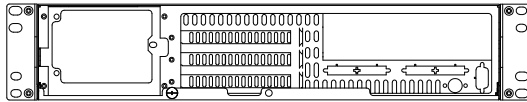

Model No.	
Ext	5.25" x 2, 3.5" x 2
Hid	N/A
M/B	ATX
Fan	8CM x 1
Slot	x3
Rev.	2023/12/29

PROPRIETARY AND CONFIDENTIAL
 THE INFORMATION CONTAINED IN THIS
 DRAWING IS THE SOLE PROPERTY OF
 ISTARUSA GROUP. ANY
 REPRODUCTION IN PART OR AS A WHOLE
 WITHOUT THE WRITTEN PERMISSION OF
 ISTARUSA GROUP IS
 PROHIBITED.

		DIMENSIONS ARE IN MM TOLERANCES: FRACTIONAL ± ANGULAR: MACH ± BEND ± TWO PLACE DECIMAL ± THREE PLACE DECIMAL ±		NAME	DATE
			DRAWN		
			CHECKED		
			ENG APPR.		
			MFG APPR.		
			Q.A.		
			COMMENTS:		
NEXT ASSY	USED ON	MATERIAL			
BY	UA	FINISH			