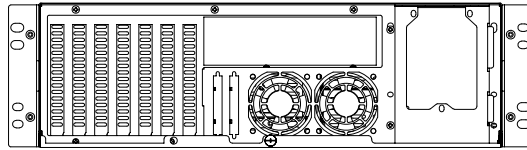

Model No.	
Ext	5.25" x 4, 3.5" x 2
Hid	3.5" x 1
M/B	EATX
Fan	6CM x 2
Slot	x7
Rev.	2023/12/28

PROPRIETARY AND CONFIDENTIAL
 THE INFORMATION CONTAINED IN THIS
 DRAWING IS THE SOLE PROPERTY OF
 ISTARUSA GROUP. ANY
 REPRODUCTION IN PART OR AS A WHOLE
 WITHOUT THE WRITTEN PERMISSION OF
 ISTARUSA GROUP IS
 PROHIBITED.

		DIMENSIONS ARE IN MM TOLERANCES: FRACTIONAL ± ANGULAR: MACH ± BEND ± TWO PLACE DECIMAL ± THREE PLACE DECIMAL ±		NAME	DATE
				DRAWN	
				CHECKED	
				ENG APPR.	
				MFG APPR.	
				Q.A.	
				COMMENTS:	
NEXT ASSY	USED ON	MATERIAL			
BY	UA	FINISH			

iStarUSA™

D-300-EC

SIZE	DWG. NO.	REV.
A	Draw1	
SCALE:1:1	WEIGHT:	SHEET 1 OF 1