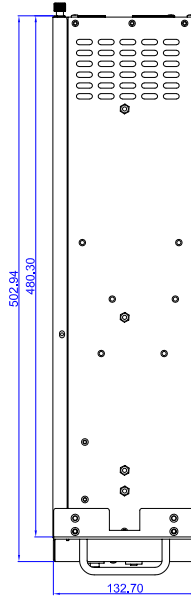

Model No.	
Ext	5.25" x 4, 3.5" x 2
Hid	3.5" x 1
M/B	EATX
Fan	6CM x 2
Slot	x7
Rev.	2023/12/28

PROPRIETARY AND CONFIDENTIAL
 THE INFORMATION CONTAINED IN THIS
 DRAWING IS THE SOLE PROPERTY OF
 ISTARUSA GROUP. ANY
 REPRODUCTION IN PART OR AS A WHOLE
 WITHOUT THE WRITTEN PERMISSION OF
 ISTARUSA GROUP IS
 PROHIBITED.

		DIMENSIONS ARE IN MM TOLERANCES: FRACTIONAL ± ANGULAR: MACH ± BEND ± TWO PLACE DECIMAL ± THREE PLACE DECIMAL ±		NAME	DATE
				DRAWN	
				CHECKED	
				ENG APPR.	
				MFG APPR.	
				Q.A.	
				COMMENTS:	
NEXT ASSY	USED ON	MATERIAL			
BY	UA	FINISH			

iStarUSA™

D-300-EC

SIZE	DWG. NO.	REV.
A	Draw1	
SCALE:1:1	WEIGHT:	SHEET 1 OF 1