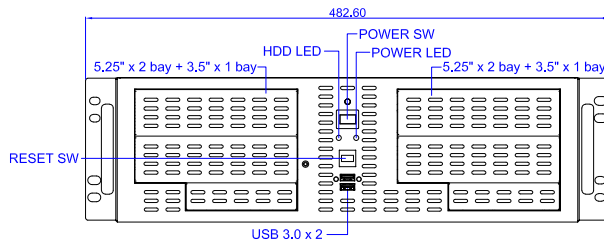

Model No.	
Ext	5.25" x 4, 3.5" x 2
Hid	3.5" x 1
M/B	EATX
Fan	6CM x 2
Slot	x7
Rev.	2023/12/28

PROPRIETARY AND CONFIDENTIAL
 THE INFORMATION CONTAINED IN THIS
 DRAWING IS THE SOLE PROPERTY OF
 ISTARUSA GROUP. ANY
 REPRODUCTION IN PART OR AS A WHOLE
 WITHOUT THE WRITTEN PERMISSION OF
 ISTARUSA GROUP IS
 PROHIBITED.

iStarUSA™

D-300-EC

SIZE	DWG. NO.	REV.
A	Draw1	
SCALE:1:1	WEIGHT:	SHEET 1 OF 1