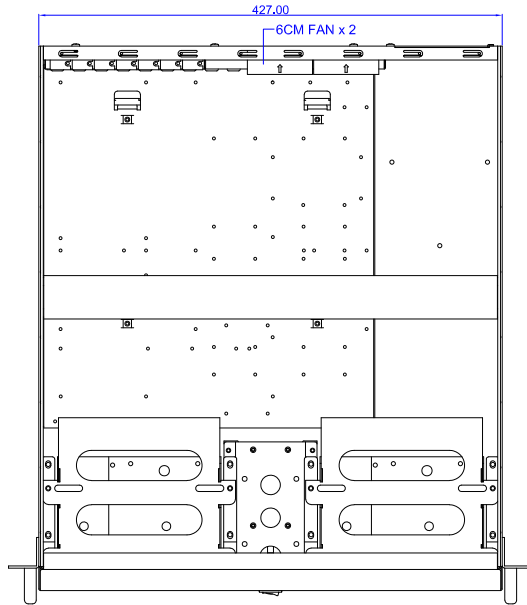

Model No.	
Ext	5.25" x 4, 3.5" x 2
Hid	3.5" x 1
M/B	EATX
Fan	6CM x 2
Slot	x7
Rev.	2023/12/28

PROPRIETARY AND CONFIDENTIAL
 THE INFORMATION CONTAINED IN THIS
 DRAWING IS THE SOLE PROPERTY OF
 ISTARUSA GROUP. ANY
 REPRODUCTION IN PART OR AS A WHOLE
 WITHOUT THE WRITTEN PERMISSION OF
 ISTARUSA GROUP IS
 PROHIBITED.

		DIMENSIONS ARE IN MM TOLERANCES: FRACTIONAL ± ANGULAR: MACH ± BEND ± TWO PLACE DECIMAL ± THREE PLACE DECIMAL ±		NAME	DATE
				DRAWN	
				CHECKED	
				ENG APPR.	
				MFG APPR.	
				Q.A.	
				COMMENTS:	
NEXT ASSY	USED ON	MATERIAL			
BY	UA	FINISH			

iStarUSA™

D-300-EC

SIZE	DWG. NO.	REV.
A	Draw1	
SCALE:1:1	WEIGHT:	SHEET 1 OF 1