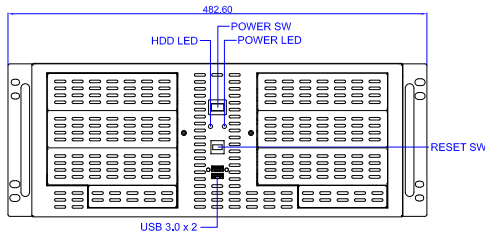

Model No.	
Ext	5.25" x 6, 3.5" x 2
Hid	3.5" x 2
M/B	EATX
Fan	8CM x 1
Slot	x7
Rev.	2023/12/28

PROPRIETARY AND CONFIDENTIAL  
 THE INFORMATION CONTAINED IN THIS  
 DRAWING IS THE SOLE PROPERTY OF  
 ISTARUSA GROUP. ANY  
 REPRODUCTION IN PART OR AS A WHOLE  
 WITHOUT THE WRITTEN PERMISSION OF  
 ISTARUSA GROUP IS  
 PROHIBITED.