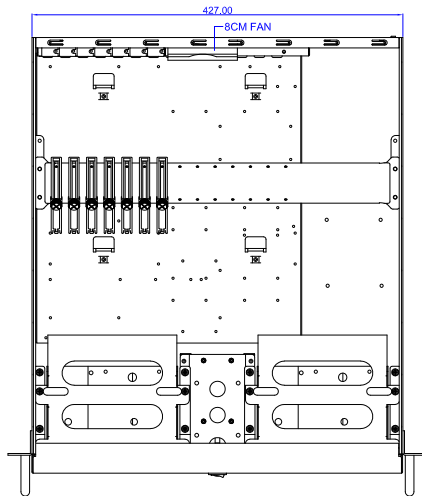

Model No.	
Ext	5.25" x 6, 3.5" x 2
Hid	3.5" x 2
M/B	EATX
Fan	8CM x 1
Slot	x7
Rev.	2023/12/28

PROPRIETARY AND CONFIDENTIAL  
 THE INFORMATION CONTAINED IN THIS  
 DRAWING IS THE SOLE PROPERTY OF  
 ISTARUSA GROUP. ANY  
 REPRODUCTION IN PART OR AS A WHOLE  
 WITHOUT THE WRITTEN PERMISSION OF  
 ISTARUSA GROUP IS  
 PROHIBITED.

		DIMENSIONS ARE IN MM TOLERANCES: FRACTIONAL ± ANGULAR: MACH ± BEND ± TWO PLACE DECIMAL ± THREE PLACE DECIMAL ±		NAME	DATE
				DRAWN	
		MATERIAL		CHECKED	
				ENG APPR.	
		FINISH		MFG APPR.	
				Q.A.	
NEXT ASSY	USED ON		COMMENTS:		
BY	UA				

**iStarUSA™**

**D-406-EC**

SIZE	DWG. NO.	REV.
A	Draw1	
SCALE: 1:1	WEIGHT:	SHEET 1 OF 1