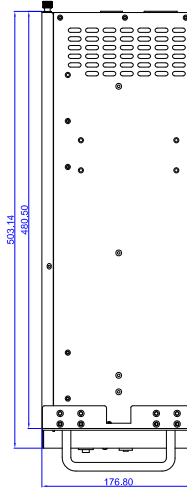

Model No.	
Ext	5.25" x 6, 3.5" x 2
Hid	3.5" x 2
M/B	EATX
Fan	8CM x 1
Slot	x7
Rev.	2023/12/28

PROPRIETARY AND CONFIDENTIAL  
 THE INFORMATION CONTAINED IN THIS  
 DRAWING IS THE SOLE PROPERTY OF  
 ISTARUSA GROUP. ANY  
 REPRODUCTION IN PART OR AS A WHOLE  
 WITHOUT THE WRITTEN PERMISSION OF  
 ISTARUSA GROUP IS  
 PROHIBITED.

		DIMENSIONS ARE IN MM TOLERANCES: FRACTIONAL ± ANGULAR: MACH ± BEND ± TWO PLACE DECIMAL ± THREE PLACE DECIMAL ±		NAME	DATE
				DRAWN	
		MATERIAL		CHECKED	
				ENG APPR.	
		FINISH		MFG APPR.	
				Q.A.	
NEXT ASSY	USED ON		COMMENTS:		
BY	UA				

**iStarUSA™**

**D-406-EC**

SIZE	DWG. NO.	REV.
A	Draw1	
SCALE: 1:1	WEIGHT:	SHEET 1 OF 1