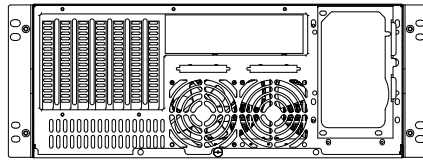

Model No.	
Ext	5.25" x 6, 3.5" x 2
Hid	3.5" x 2
M/B	EATX
Fan	8CM x 1 , 12CM FAN x 3
Slot	x7
Rev.	2023/12/28

PROPRIETARY AND CONFIDENTIAL
 THE INFORMATION CONTAINED IN THIS
 DRAWING IS THE SOLE PROPERTY OF
 ISTARUSA GROUP. ANY
 REPRODUCTION IN PART OR AS A WHOLE
 WITHOUT THE WRITTEN PERMISSION OF
 ISTARUSA GROUP IS
 PROHIBITED.

			DIMENSIONS ARE IN MM TOLERANCES: FRACTIONAL ± ANGULAR: MACH ± BEND ± TWO PLACE DECIMAL ± THREE PLACE DECIMAL ±		NAME	DATE
					DRAWN	
					CHECKED	
					ENG APPR.	
					MFG APPR.	
					Q.A.	
					COMMENTS:	
NEXT ASSY	USED ON		MATERIAL			
			FINISH			
BY	UA					