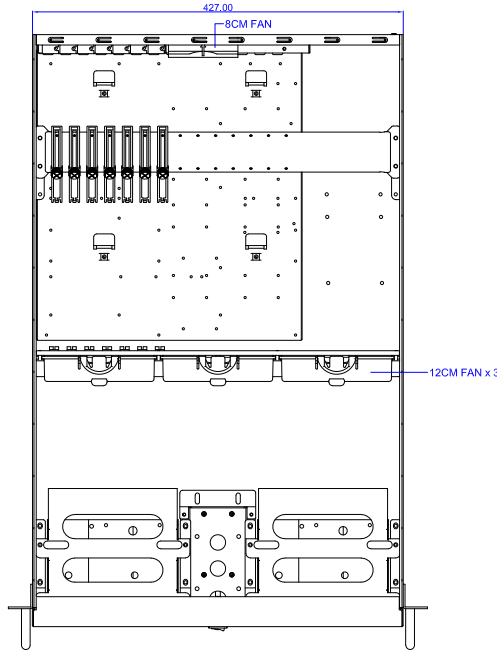

Model No.	
Ext	5.25" x 6, 3.5" x 2
Hid	3.5" x 2
M/B	EATX
Fan	8CM x 1 , 12CM FAN x 3
Slot	x7
Rev.	2023/12/28

PROPRIETARY AND CONFIDENTIAL
 THE INFORMATION CONTAINED IN THIS
 DRAWING IS THE SOLE PROPERTY OF
 ISTARUSA GROUP. ANY
 REPRODUCTION IN PART OR AS A WHOLE
 WITHOUT THE WRITTEN PERMISSION OF
 ISTARUSA GROUP IS
 PROHIBITED.

			DIMENSIONS ARE IN MM TOLERANCES: FRACTIONAL ± ANGULAR: MACH ± BEND ± TWO PLACE DECIMAL ± THREE PLACE DECIMAL ±		NAME	DATE
					DRAWN	
					CHECKED	
					ENG APPR.	
					MFG APPR.	
					Q.A.	
					COMMENTS:	
NEXT ASSY	USED ON		MATERIAL			
			FINISH			
BY	UA					

iStarUSA™

D-406L-EC

SIZE	DWG. NO.	REV.
A	Draw1	
SCALE:1:1	WEIGHT:	SHEET 1 OF 1