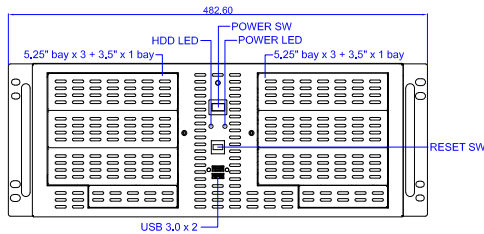

Model No.	
Ext	5.25" x 6, 3.5" x 2
Hid	3.5" x 2
M/B	EATX
Fan	8CM x 1 , 12CM FAN x 3
Slot	x7
Rev.	2023/12/28

PROPRIETARY AND CONFIDENTIAL
 THE INFORMATION CONTAINED IN THIS
 DRAWING IS THE SOLE PROPERTY OF
 ISTARUSA GROUP. ANY
 REPRODUCTION IN PART OR AS A WHOLE
 WITHOUT THE WRITTEN PERMISSION OF
 ISTARUSA GROUP IS
 PROHIBITED.

iStarUSA™

D-406L-EC

SIZE	DWG. NO.	REV.
A	Draw1	
SCALE:1:1	WEIGHT:	SHEET 1 OF 1