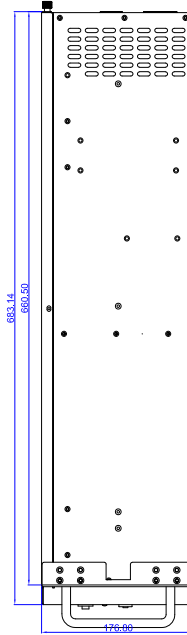

Model No.	
Ext	5.25" x 6, 3.5" x 2
Hid	3.5" x 2
M/B	EATX
Fan	8CM x 1 , 12CM FAN x 3
Slot	x7
Rev.	2023/12/28

PROPRIETARY AND CONFIDENTIAL
 THE INFORMATION CONTAINED IN THIS
 DRAWING IS THE SOLE PROPERTY OF
 ISTARUSA GROUP. ANY
 REPRODUCTION IN PART OR AS A WHOLE
 WITHOUT THE WRITTEN PERMISSION OF
 ISTARUSA GROUP IS
 PROHIBITED.

			DIMENSIONS ARE IN MM TOLERANCES: FRACTIONAL ± ANGULAR: MACH ± BEND ± TWO PLACE DECIMAL ± THREE PLACE DECIMAL ±		NAME	DATE
					DRAWN	
					CHECKED	
					ENG APPR.	
					MFG APPR.	
					Q.A.	
					COMMENTS:	
NEXT ASSY	USED ON		MATERIAL			
			FINISH			
BY	UA					

iStarUSA™

D-406L-EC

SIZE	DWG. NO.	REV.
A	Draw1	
SCALE:1:1	WEIGHT:	SHEET 1 OF 1