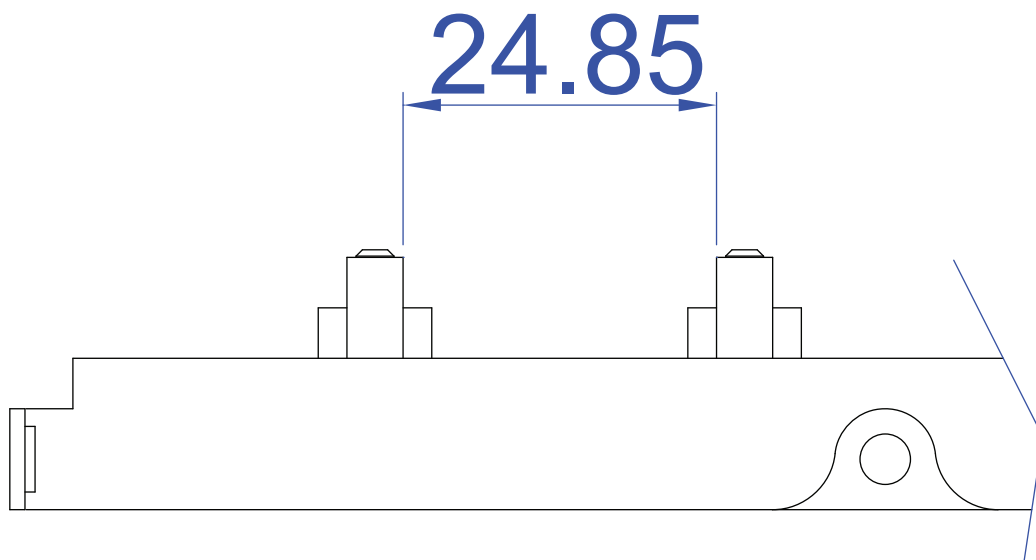

PS2 - ATX power switch for system

PS1 - AT power switch for HDDs

Clearance Information for CPU Heatsink

iStarUSA®

Powered by iStarUSA® Group

Model No	EB-445-PM
Ext	N/A
Hid	3.5" x46
M/B	12" x 13"
Fan	12cm x6
Slot	x7 (L-type)
Rev	

with 160mm standard ATX PSU

from bottom of PSU to MB

Hard Drive Guiding Posts Distance Information (for hard drive thickness)

post to post w/ rubber tube (default)

post to post w/o rubber tube