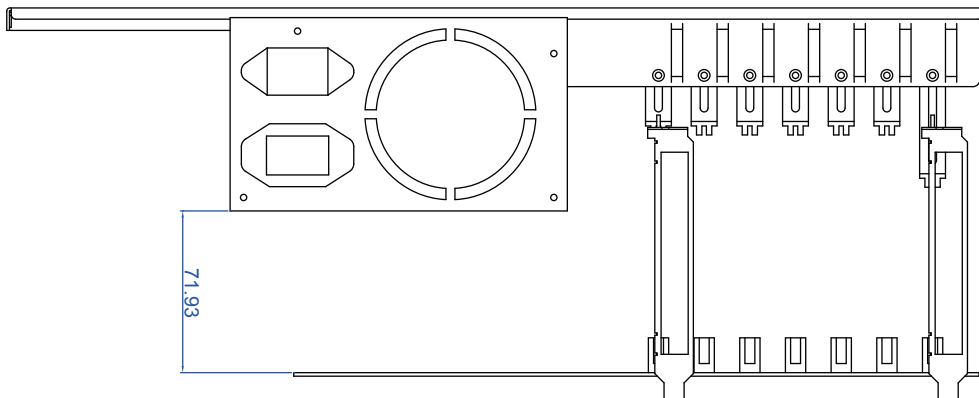

PS2 - ATX power switch for system

PS1 - AT power switch for HDDs

Clearance Information for CPU Heatsink

iStarUSA®

Powered by iStarUSA® Group

Model No	EB-445-PM
Ext	N/A
Hid	3.5" x46
M/B	12" x 13"
Fan	12cm x6
Slot	x7 (L-type)
Rev	

with 160mm standard ATX PSU

from bottom of PSU to MB

Hard Drive Guiding Posts Distance Information (for hard drive thickness)

post to post w/ rubber tube (default)

post to post w/o rubber tube