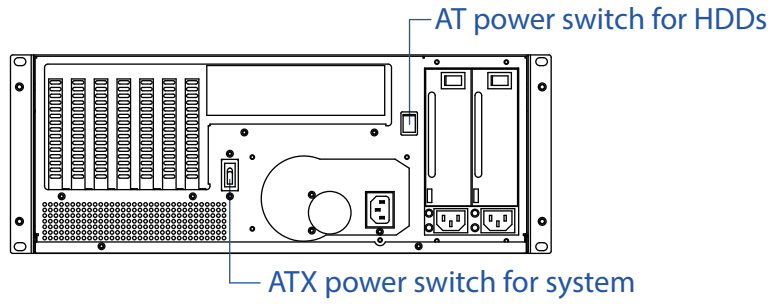

iStarUSA®

Powered by iStarUSA® Group

Model No | EB-445-PM

Ext | N/A

Hid | 3.5" x46

M/B | 12" x 13"

Fan | 12cm x6

Slot | x7 (L-type)

Rev |

Model No	EB-445-PM
Ext	N/A
Hid	3.5" x46
M/B	12" x 13"
Fan	12cm x6
Slot	x7 (L-type)
Rev	

CAUTION:

Power supplies need to be activated in a specific order to avoid damage to the system.

POWER ON : PS1 ON FIRST, THEN PS2
POWER OFF: PS2 OFF FIRST, THEN PS1