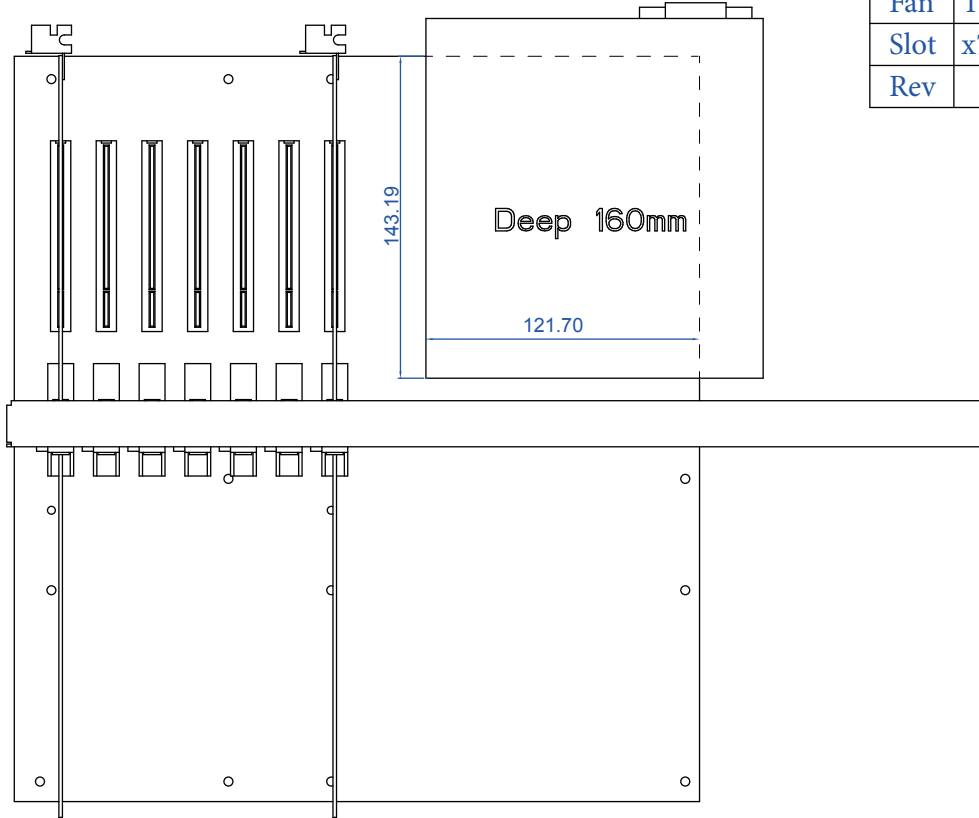

PS2 - ATX power switch for system

PS1 - AT power switch for HDDs

Clearance Information for CPU Heatsink

iStarUSA®

Powered by iStarUSA® Group

Model No	EB-445-PM
Ext	N/A
Hid	3.5" x46
M/B	12" x 13"
Fan	12cm x6
Slot	x7 (L-type)
Rev	

with 160mm standard ATX PSU

from bottom of PSU to MB

Hard Drive Guiding Posts Distance Information (for hard drive thickness)

post to post w/ rubber tube (default)

post to post w/o rubber tube