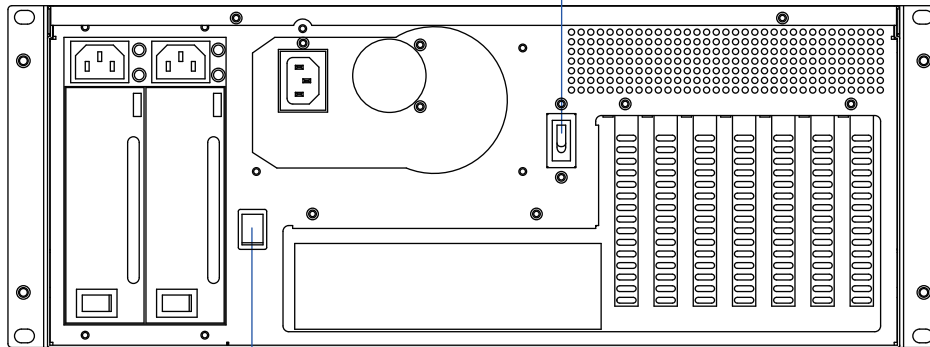

Rev |

Model No	EB-445-PM
Ext	N/A
Hid	3.5" x46
M/B	12" x 13"
Fan	12cm x6
Slot	x7 (L-type)
Rev	

CAUTION:

Power supplies need to be activated in a specific order to avoid damage to the system.

POWER ON : PS1 ON FIRST, THEN PS2
POWER OFF: PS2 OFF FIRST, THEN PS1

PS2 - ATX power switch for system

PS1 - AT power switch for HDDs

Clearance Information for CPU Heatsink

iStarUSA®

Powered by iStarUSA® Group

Model No	EB-445-PM
Ext	N/A
Hid	3.5" x46
M/B	12" x 13"
Fan	12cm x6
Slot	x7 (L-type)
Rev	

with 160mm standard ATX PSU

from bottom of PSU to MB

Hard Drive Guiding Posts Distance Information (for hard drive thickness)

post to post w/ rubber tube (default)

post to post w/o rubber tube