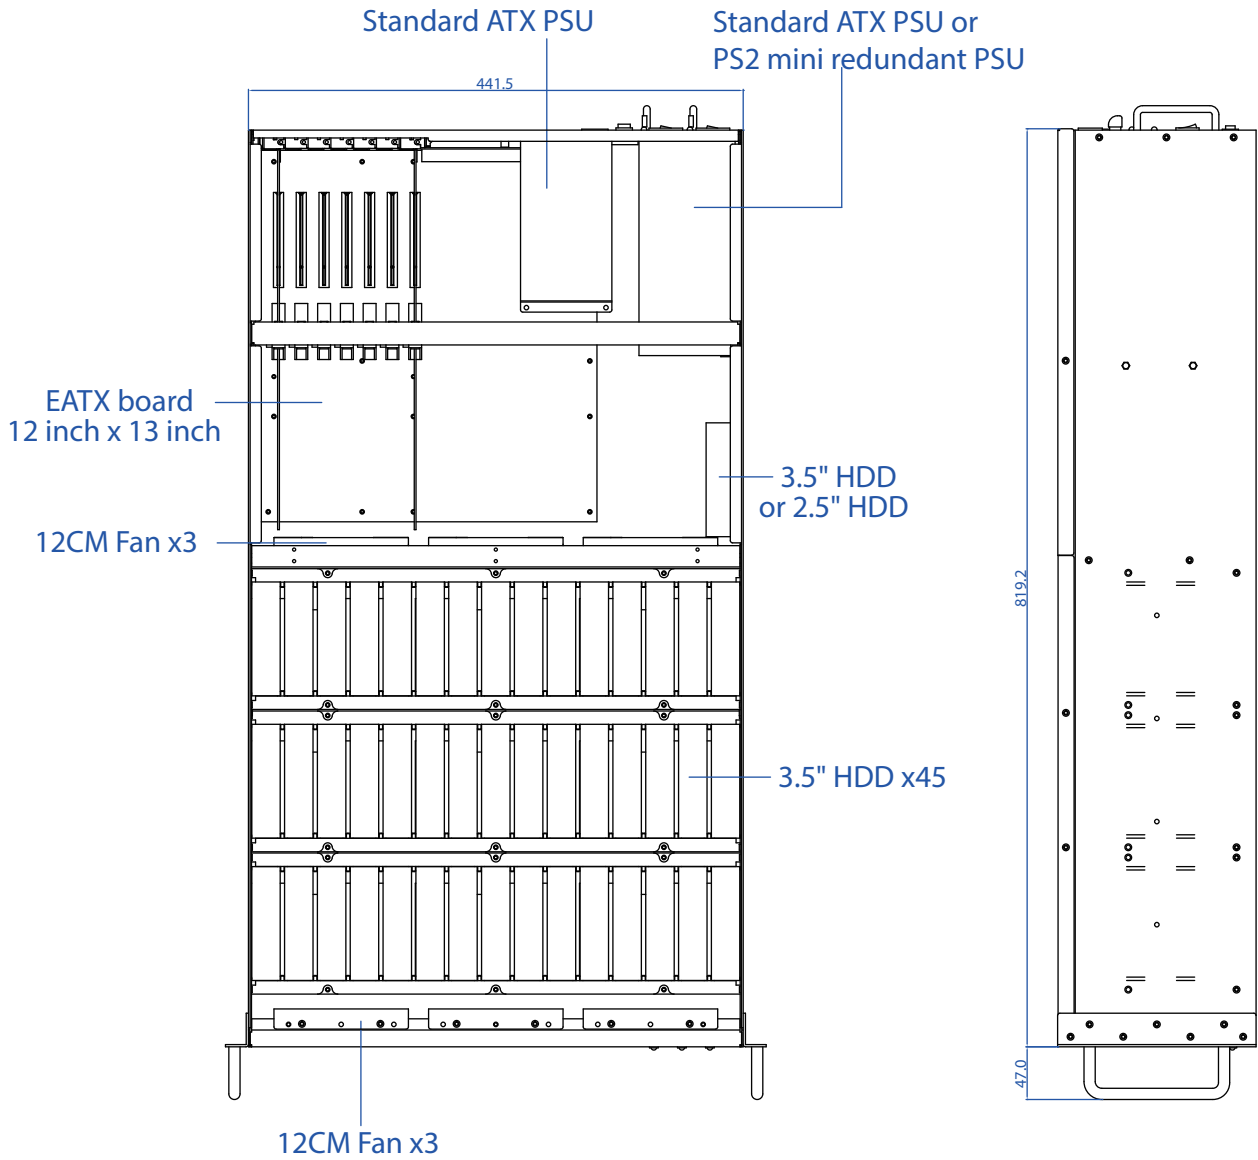

iStarUSA®

Powered by iStarUSA® Group

Model No | EB-445-PM

Ext | N/A

Hid | 3.5" x46

M/B | 12" x 13"

Fan | 12cm x6

Slot | x7 (L-type)

Rev |

Model No	EB-445-PM
Ext	N/A
Hid	3.5" x46
M/B	12" x 13"
Fan	12cm x6
Slot	x7 (L-type)
Rev	

CAUTION:

Power supplies need to be activated in a specific order to avoid damage to the system.

POWER ON : PS1 ON FIRST, THEN PS2
POWER OFF: PS2 OFF FIRST, THEN PS1

PS2 - ATX power switch for system

PS1 - AT power switch for HDDs

Clearance Information for CPU Heatsink

iStarUSA®

Powered by iStarUSA® Group

Model No	EB-445-PM
Ext	N/A
Hid	3.5" x46
M/B	12" x 13"
Fan	12cm x6
Slot	x7 (L-type)
Rev	

with 160mm standard ATX PSU

from bottom of PSU to MB

Hard Drive Guiding Posts Distance Information (for hard drive thickness)

post to post w/ rubber tube (default)

post to post w/o rubber tube