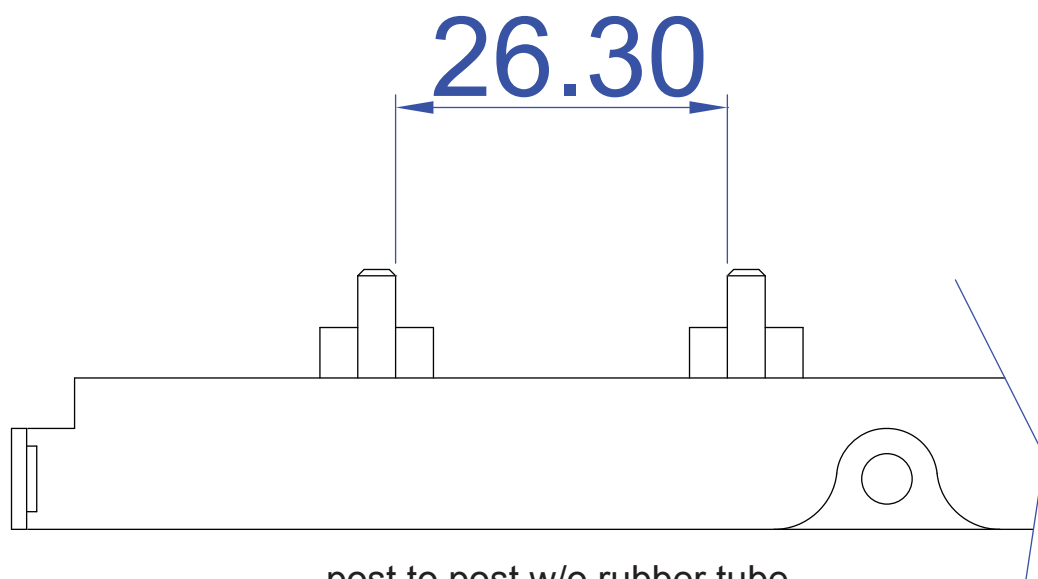

with 160mm standard ATX PSU

from bottom of PSU to MB

Hard Drive Guiding Posts Distance Information (for hard drive thickness)

post to post w/ rubber tube (default)

post to post w/o rubber tube