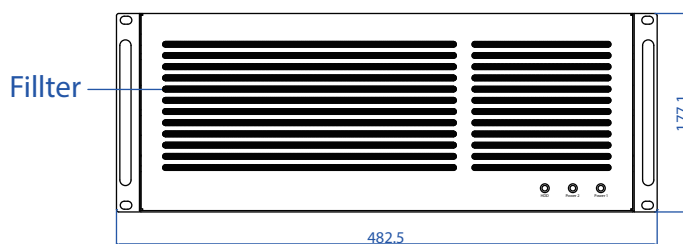

iStarUSA®

Powered by iStarUSA® Group

Model No | EB-445-PM

Ext | N/A

Hid | 3.5" x46

M/B | 12" x 13"

Fan | 12cm x6

Slot | x7 (L-type)

Rev |

Model No	EB-445-PM
Ext	N/A
Hid	3.5" x46
M/B	12" x 13"
Fan	12cm x6
Slot	x7 (L-type)
Rev	

CAUTION:

Power supplies need to be activated in a specific order to avoid damage to the system.

POWER ON : PS1 ON FIRST, THEN PS2
POWER OFF: PS2 OFF FIRST, THEN PS1