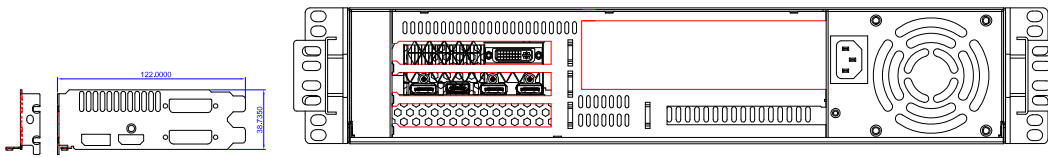

Model No.	
Ext	2.5" HDD x4
Hid	X
M/B	ATX
Fan	8CMx2
Slot	x4
Rev.	

PROPRIETARY AND CONFIDENTIAL  
 THE INFORMATION CONTAINED IN THIS  
 DRAWING IS THE SOLE PROPERTY OF  
 ISTARUSA GROUP. ANY  
 REPRODUCTION IN PART OR AS A WHOLE  
 WITHOUT THE WRITTEN PERMISSION OF  
 ISTARUSA GROUP IS  
 PROHIBITED.

		DIMENSIONS ARE IN MM TOLERANCES: FRACTIONAL ± ANGULAR: MACH ± BEND ± TWO PLACE DECIMAL ± THREE PLACE DECIMAL ±		NAME	DATE
			DRAWN		
			CHECKED		
			ENG APPR.		
			MFG APPR.		
			Q.A.		
			COMMENTS:		
NEXT ASSY	USED ON	MATERIAL			
		FINISH			
BY	UA				