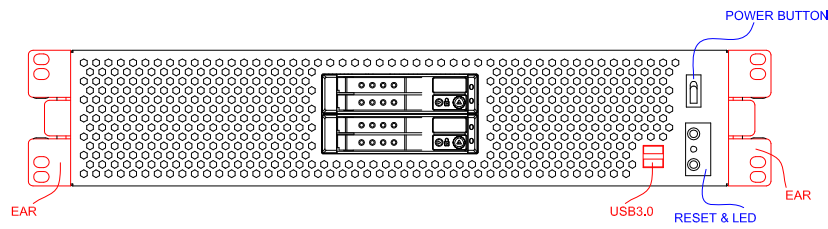

Model No.	
Ext	2.5" HDD x4
Hid	X
M/B	ATX
Fan	8CMx2
Slot	x4
Rev.	

PROPRIETARY AND CONFIDENTIAL  
 THE INFORMATION CONTAINED IN THIS  
 DRAWING IS THE SOLE PROPERTY OF  
 ISTARUSA GROUP. ANY  
 REPRODUCTION IN PART OR AS A WHOLE  
 WITHOUT THE WRITTEN PERMISSION OF  
 ISTARUSA GROUP IS  
 PROHIBITED.

		DIMENSIONS ARE IN MM TOLERANCES: FRACTIONAL ± ANGULAR: MACH ± BEND ± TWO PLACE DECIMAL ± THREE PLACE DECIMAL ±		NAME	DATE
			DRAWN		
			CHECKED		
			ENG APPR.		
			MFG APPR.		
			Q.A.		
			COMMENTS:		
NEXT ASSY	USED ON	MATERIAL			
		FINISH			
BY	UA				