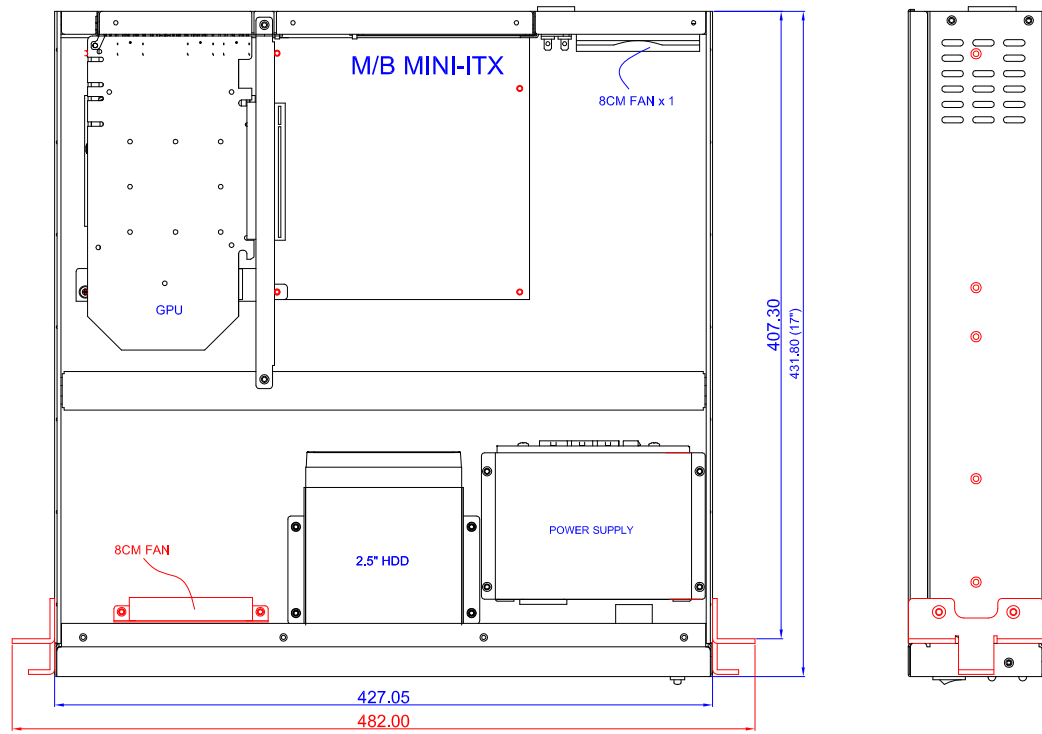

Model No.	
Ext	2.5" HDD x4
Hid	X
M/B	ATX
Fan	8CMx2
Slot	x4
Rev.	

PROPRIETARY AND CONFIDENTIAL  
 THE INFORMATION CONTAINED IN THIS  
 DRAWING IS THE SOLE PROPERTY OF  
 ISTARUSA GROUP. ANY  
 REPRODUCTION IN PART OR AS A WHOLE  
 WITHOUT THE WRITTEN PERMISSION OF  
 ISTARUSA GROUP IS  
 PROHIBITED.

		DIMENSIONS ARE IN MM TOLERANCES: FRACTIONAL ± ANGULAR: MACH ± BEND ± TWO PLACE DECIMAL ± THREE PLACE DECIMAL ±		NAME	DATE
			DRAWN		
			CHECKED		
			ENG APPR.		
			MFG APPR.		
			Q.A.		
			COMMENTS:		
NEXT ASSY	USED ON	MATERIAL			
		FINISH			
BY	UA				