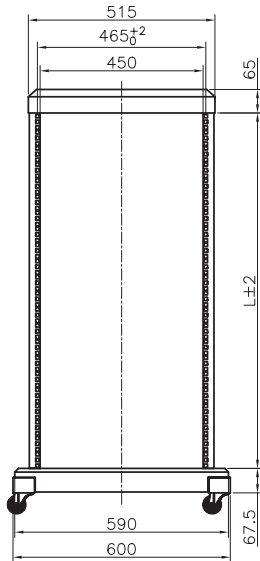

### Front View

### Inside View

Dimensions

Model #	L
WO15AB	670.2
WO22AB	981.3
WO36AB	1603.6
WO45AB	2003.6

Ordering Information

Picture	Model Number	Form Factor	Dimensions (WxHxD)	
	WO15AB	15U	Width	23.62" ( 599.9 mm )
			Height	31.60" ( 802.6 mm )
			Depth	39.37" ( 1,000.0 mm )
	WO22AB	22U	Width	23.62" ( 599.9 mm )
			Height	43.85" ( 1,113.8 mm )
			Depth	39.37" ( 1,000.0 mm )
	WO36AB	36U	Width	23.62" ( 599.9 mm )
			Height	68.35" ( 1,736.1 mm )
			Depth	39.37" ( 1,000.0 mm )
	WO45AB	45U	Width	23.62" ( 599.9 mm )
			Height	84.10" ( 2,136.1 mm )
			Depth	39.37" ( 1,000.0 mm )