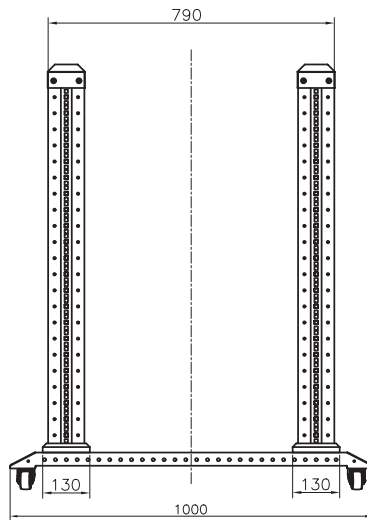

### Front View

### Inside View

Dimensions

Model #	L
WO15AB	670.2
WO22AB	981.3
WO36AB	1603.6
WO45AB	2003.6

Ordering Information

Picture	Model Number	Form Factor	Dimensions (WxHxD)	
	WO15AB	15U	Width	23.62" ( 599.9 mm )
			Height	31.60" ( 802.6 mm )
			Depth	39.37" ( 1,000.0 mm )
	WO22AB	22U	Width	23.62" ( 599.9 mm )
			Height	43.85" ( 1,113.8 mm )
			Depth	39.37" ( 1,000.0 mm )
	WO36AB	36U	Width	23.62" ( 599.9 mm )
			Height	68.35" ( 1,736.1 mm )
			Depth	39.37" ( 1,000.0 mm )
	WO45AB	45U	Width	23.62" ( 599.9 mm )
			Height	84.10" ( 2,136.1 mm )
			Depth	39.37" ( 1,000.0 mm )