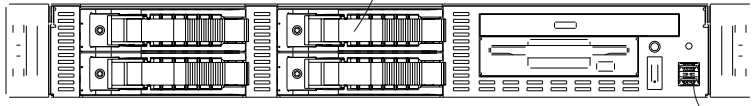

A | B | C | D | E | F | G

1
2
3
4
5
6
7
8
9
10

1
2
3
4
5
6
7
8
9
10

Open Slot x2 Removable I/O Plate 1U Risercard (PCI / PCI-E)

Metallic aluminium

USB Port x2

Model NO.	V-1.3-M4SA	iStarUSA			
EXT		DATE			
INT		PROJ			
M/B		REV NO.	X	SCALE	1:1
SLOT		DRAWN	ANDY	UNIT	mm