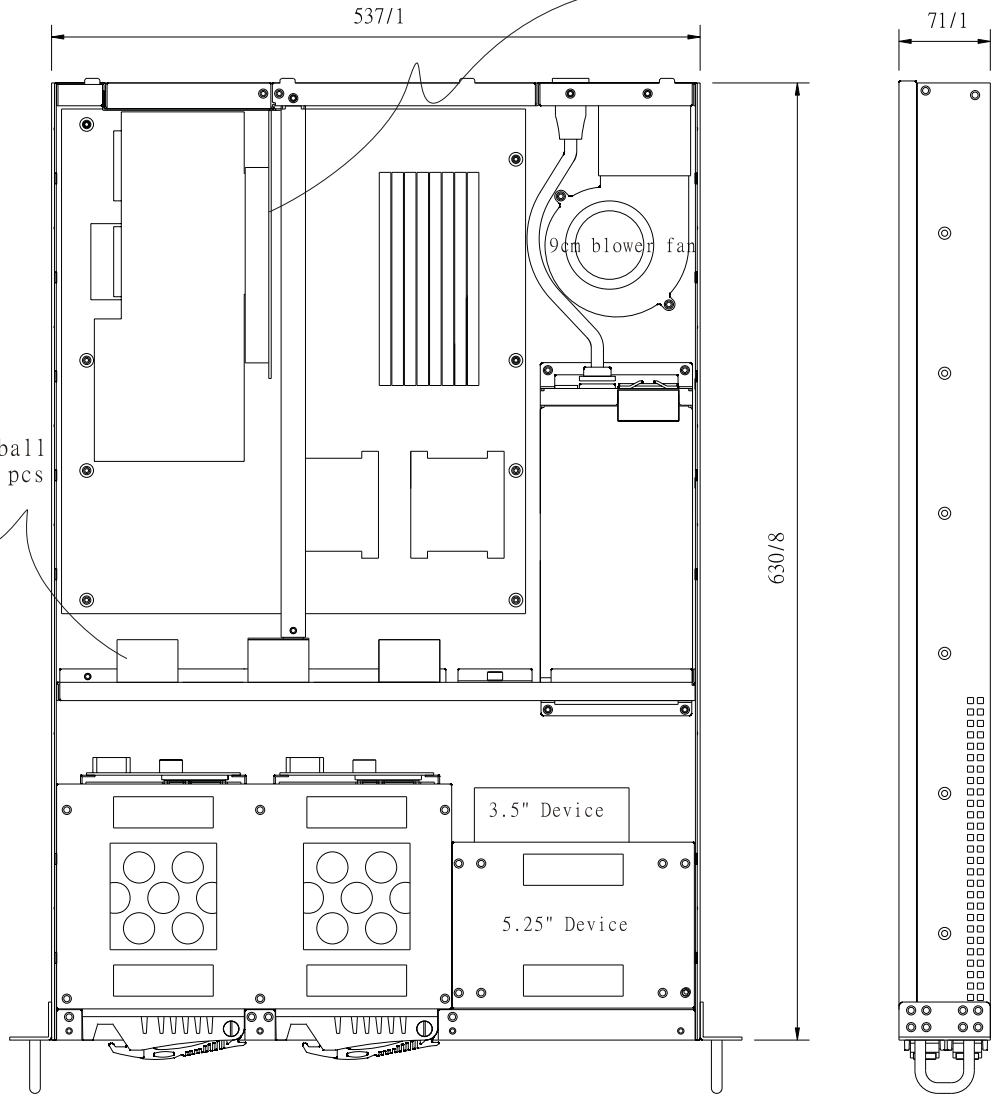

A | B | C | D | E | F | G

1
2
3
4
5
6
7
8
9
10

1
2
3
4
5
6
7
8
9
10

Open Slot x2 Removable I/O Plate 1U Risercard (PCI / PCI-E)

Metallic aluminium

USB Port x2

Model NO.	V-1.3-M4SA	iStarUSA			
EXT		DATE			
INT		PROJ			
M/B		REV NO.	X	SCALE	1:1
SLOT		DRAWN	ANDY	UNIT	mm