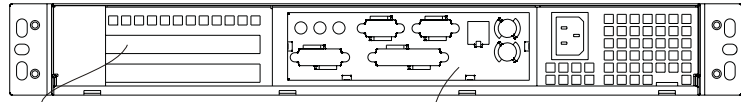

A | B | C | D | E | F | G

1
2
3
4
5
6
7
8
9
10

1
2
3
4
5
6
7
8
9
10

Open Slot x2 Removable I/O Plate 1U Risercard (PCI / PCI-E)

Metallic aluminium

USB Port x2

Model NO.	V-1.3-M4SA	iStarUSA			
EXT		DATE			
INT		PROJ			
M/B		REV NO.	X	SCALE	1:1
SLOT		DRAWN	ANDY	UNIT	mm